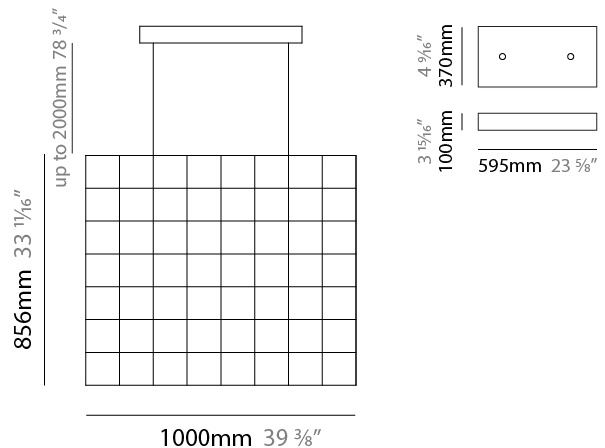

D101944-

base number   LED Dimming   Color Temperature   Finish Options

PROJECT
TYPE
SPECIFIER
QUANTITY
DATE

1. To build a product code in our configurator select the specify button on the base model # product page
2. To build a manual product code on this datasheet choose from the options listed below in blue font and add the suffix to the base model #

GENERAL

Series: Cosmos Square
Brand: Quasar
Division: Design
Mounting Type: Suspension
Mounting Location: Ceiling
Subcategory: Ambient

PHYSICAL

Shape: Square
Length (mm): 1000
Length (in): 39 ³/₈"
Width (mm): 1000
Width (in): 39 ³/₈"
Height (mm): 850
Height (in): 33 ⁷/₁₆"
Max. Overall Height (mm): 2850
Max. Overall Height (in): 112 ³/₁₆"
Light Distribution: Omnidirectional
Weight (kg): 24
Weight (lbs): 52.91
[Fixture Finish: NIC / BRA / BBR](#)
Fixture Material: Metal
Cable Details: 2000mm Cable
Upon Request: Custom Sizes Optional Dowlight upon request

ELECTRICAL

Lamp Type: LED
Input Wattage (W): 328.8
[Dimming: 0-10V Dimming / Phase Dimming (120Vac Only)](#)
Driver Included: Yes
Driver Location: Integrated
Driver Type: Constant Voltage - Universal
Driver Class: Class 2
Input Voltage (V): 120 - 277
Output Voltage (V): 12

LED

Number of LEDs: 548
[Color Temperature (°K): 2400 / 2800](#)
Max. Delivered Lumen (lm): 16440 (2800K)
CRI: >90 CRI
Lamp Life (hrs): 50000

OPTICAL

RATINGS AND CERTIFICATIONS

Certified By: Certified for North American Standards
IP rating: IP20