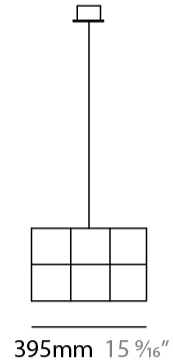

1. To build a product code in our configurator select the specify button on the base model # product page
2. To build a manual product code on this datasheet choose from the options listed below in blue font and add the suffix to the base model #

GENERAL

Series: Cosmos Square
Brand: Quasar
Division: Design
Mounting Type: Suspension
Mounting Location: Ceiling
Subcategory: Ambient

PHYSICAL

Shape: Rectangle
Length (mm): 875
Length (in): 34 ⁷/₁₆"
Width (mm): 395
Width (in): 15 ⁹/₁₆"
Height (mm): 250
Height (in): 9 ¹³/₁₆"
Max. Overall Height (mm): 2250
Max. Overall Height (in): 88 ⁹/₁₆"
Light Distribution: Omnidirectional
Weight (kg): 4
Weight (lbs): 8.82
Fixture Finish: [NIC / BRA / BBR](#)
Fixture Material: Metal
Cable Details: 2000mm Cable
Upon Request: Custom Sizes Optional Dowlight upon request

ELECTRICAL

Lamp Type: LED
Input Wattage (W): 57.6
Dimming: [Non-Dimming / Phase Dimming (120vac Only)](#)
Driver Included: Yes
Driver Location: Integrated
Driver Type: Constant Voltage - Universal
Driver Class: Class 2
Input Voltage (V): 120 - 277
Output Voltage (V): 12
Upon Request: (Not included - see components) Integral: 0-10Vdc dimming

LED

Number of LEDs: 96
Color Temperature (°K): [2400 / 2800](#)
Max. Delivered Lumen (lm): 2880 (2800K)
CRI: >90 CRI
Lamp Life (hrs): 50000

OPTICAL

RATINGS AND CERTIFICATIONS

Certified By: Certified for North American Standards
IP rating: IP20