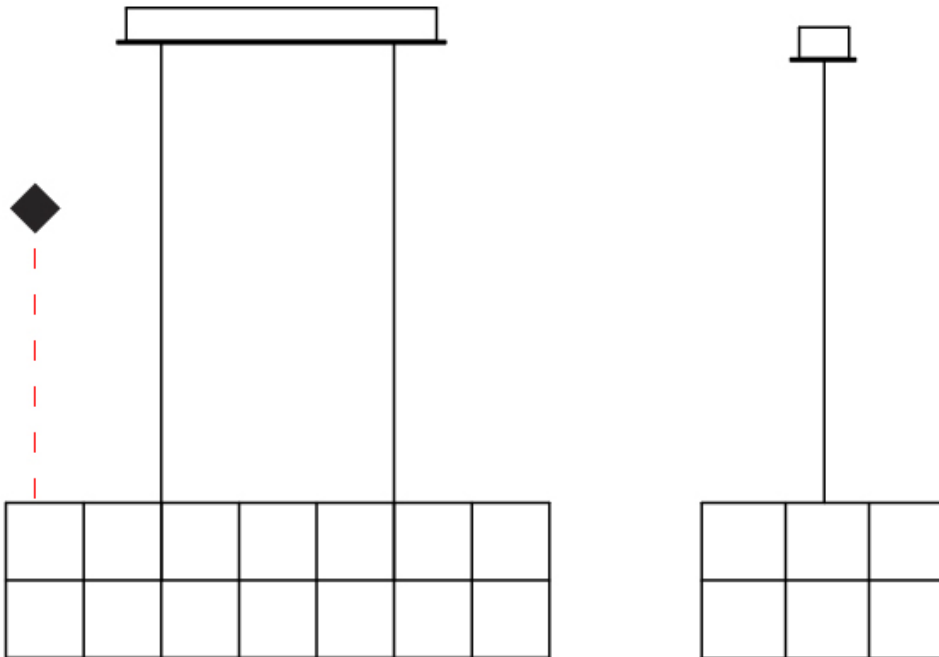

COSMOS SQUARE SUSPENSION

D101741-

PROJECT _____

TYPE _____

SPECIFIER _____

QUANTITY _____

DATE _____