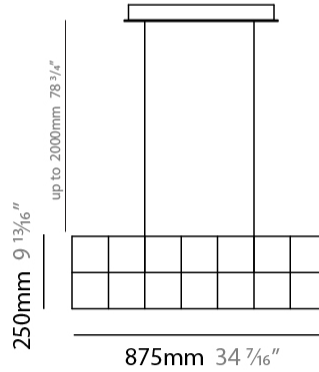

1. To build a product code in our configurator select the specify button on the base model # product page
2. To build a manual product code on this datasheet choose from the options listed below in blue font and add the suffix to the base model #

GENERAL

Series: Cosmos Square
Brand: Quasar
Division: Design
Mounting Type: Suspension
Mounting Location: Ceiling
Subcategory: Ambient

PHYSICAL

Shape: Rectangle
Length (mm): 875
Length (in): 34 ⁷/₁₆"
Width (mm): 395
Width (in): 15 ⁹/₁₆"
Height (mm): 250
Height (in): 9 ¹³/₁₆"
Max. Overall Height (mm): 2250
Max. Overall Height (in): 88 ⁹/₁₆"
Light Distribution: Omnidirectional
Weight (kg): 4
Weight (lbs): 8.82
Fixture Finish: [NIC / BRA / BBR](#)
Fixture Material: Metal
Cable Details: 2000mm Cable
Upon Request: Custom Sizes Optional Dowlight upon request

ELECTRICAL

Lamp Type: LED
Input Wattage (W): 57.6
Dimming: [Non-Dimming / Phase Dimming (120vac Only)](#)
Driver Included: Yes
Driver Location: Integrated
Driver Type: Constant Voltage - Universal
Driver Class: Class 2
Input Voltage (V): 120 - 277
Output Voltage (V): 12
Upon Request: (Not included - see components) Integral: 0-10Vdc dimming

LED

Number of LEDs: 96
Color Temperature (°K): [2400 / 2800](#)
Max. Delivered Lumen (lm): 2880 (2800K)
CRI: >90 CRI
Lamp Life (hrs): 50000

OPTICAL

RATINGS AND CERTIFICATIONS

Certified By: Certified for North American Standards
IP rating: IP20